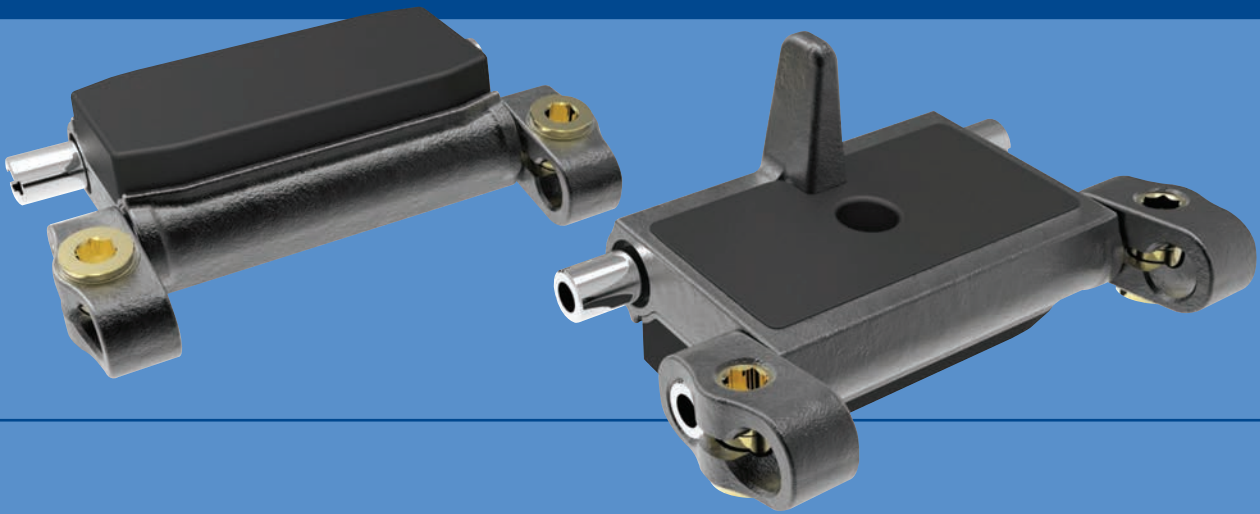

Cook Defence Systems

M113 TR20 306 Double Pin Replaceable Pad

- **High-integrity cast steel construction for strength and survivability**
- **Replaceable road pad maximises track life**
- **Radiographic inspection ensures total reliability**
- **Low-weight design increases vehicle capability**
- **Fit and forget fastlock end connectors for simple assembly and low maintenance**

Cook Defence Systems designed the TR20 306 track as a double pin alternative to the commonly used T130 single-pin track for M113-based vehicles.

Double pin tracks offer **heavy-duty performance and high durability**. Cook Defence Systems TR20 306 track also has a replaceable road pad to **maximise track life**.

The track is suitable for **all M113-based vehicles** including the ACV300 family, and can be fitted with only minor modifications to the existing running gear.

© Cook Defence Systems 2014.

Cook Defence Systems

Stanhope Co Durham DL13 2YR England

Phone +44 (0)1388 528 248 **Fax** +44 (0)1388 528 879

Web www.cookdefencesystems.co.uk

Email sales@cookdefencesystems.co.uk