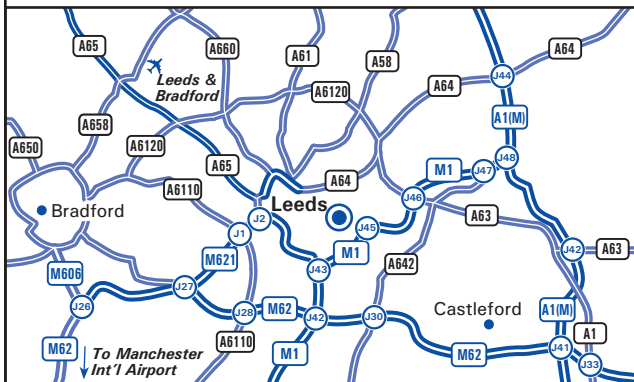

William Cook Leeds Plant
Cross Green
Leeds LS9 0SG
Tel: +44 (0) 113 249 6363
Fax: +44 (0) 113 249 1376
www.william-cook.co.uk

From the M1

- Leave the M1 at junction 45 (signposted Leeds (Centre) & A63).
- Join the A63 (Pontefract Lane) following signs for Leeds City Centre.
- Continue over three roundabouts, remaining on the A63.
- The plant is located on the left, 200 yards after the third roundabout (see inset).

By Train

- Leeds is served by trains from London Kings Cross, Manchester, Bradford, Newcastle, Sheffield and York.
- The plant is located 2.5 miles from Leeds Station.

By Air

- The plant is located 12 miles from Leeds Bradford Airport and 50 miles from Manchester International Airport.