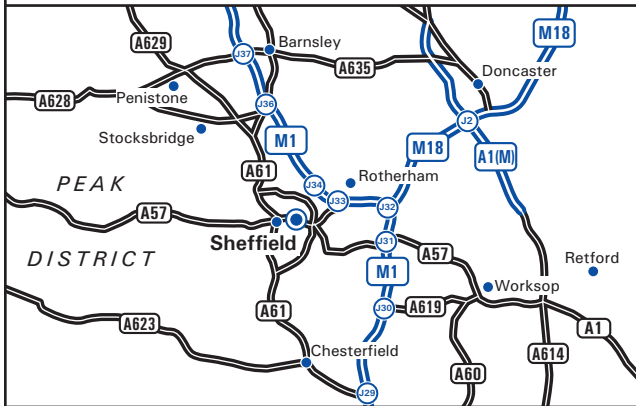

From the M1

- Leave the M1 at junction 33 (signposted Sheffield Centre & A630).
- At the roundabout, take the exit onto the A630 (Sheffield Parkway).
- Continue on Sheffield Parkway for 4 miles.
- Leave Sheffield Parkway at the junction signposted "Wholesale Markets".
- At the roundabout turn left onto Parkway Avenue.
- The plant is located on the right, next door to Makro (see inset).

By Train

- Sheffield is served by trains from London St. Pancras, Birmingham, Leeds, Manchester, Nottingham, Newcastle and Edinburgh.
- The plant is located 2 miles from Sheffield Station.

By Air

- The plant is located 50 miles from East Midlands Airport and 55 miles from Manchester International Airport.